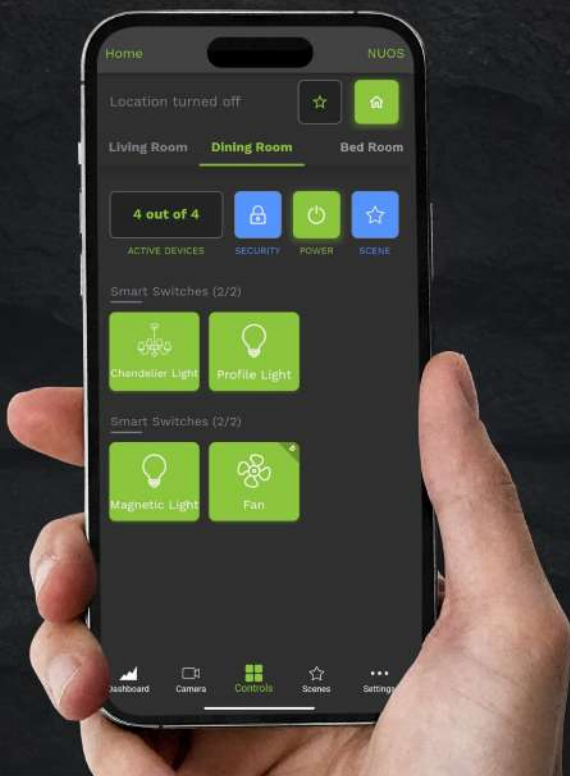

Designed and manufactured in India.