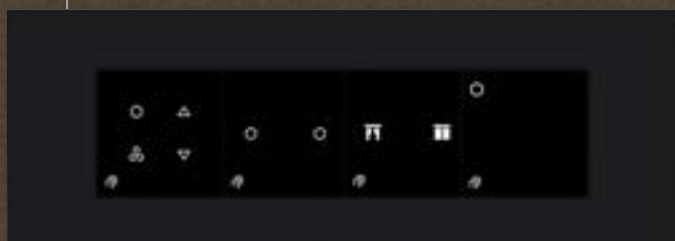

INDULGENT COMFORT AND CONVENIENCE

Feel comfortable in your own skin.

PRODUCT RANGE

1 LIGHT 1 FAN SMART SWITCH | DOOR LOCK CONTROL | CURTAIN
CONTROL | IR BLASTER | ALEXA & GOOGLE HOME

Did we mention that you could schedule your coffee maker or any other appliances to match your busy schedule?

Or turning on the AC at your comfortable temperature and TV to your favourite channel with just one click of a button - Or better just tell Alexa or Google Home to do it for you sitting right from the comfort of your bad boy recliner! There's more-you can now open or close your curtains at the click of a button.

Have a habit of forgetting your keys - worry no more! Just unlock your door remotely, sitting right in the middle of your board meeting!